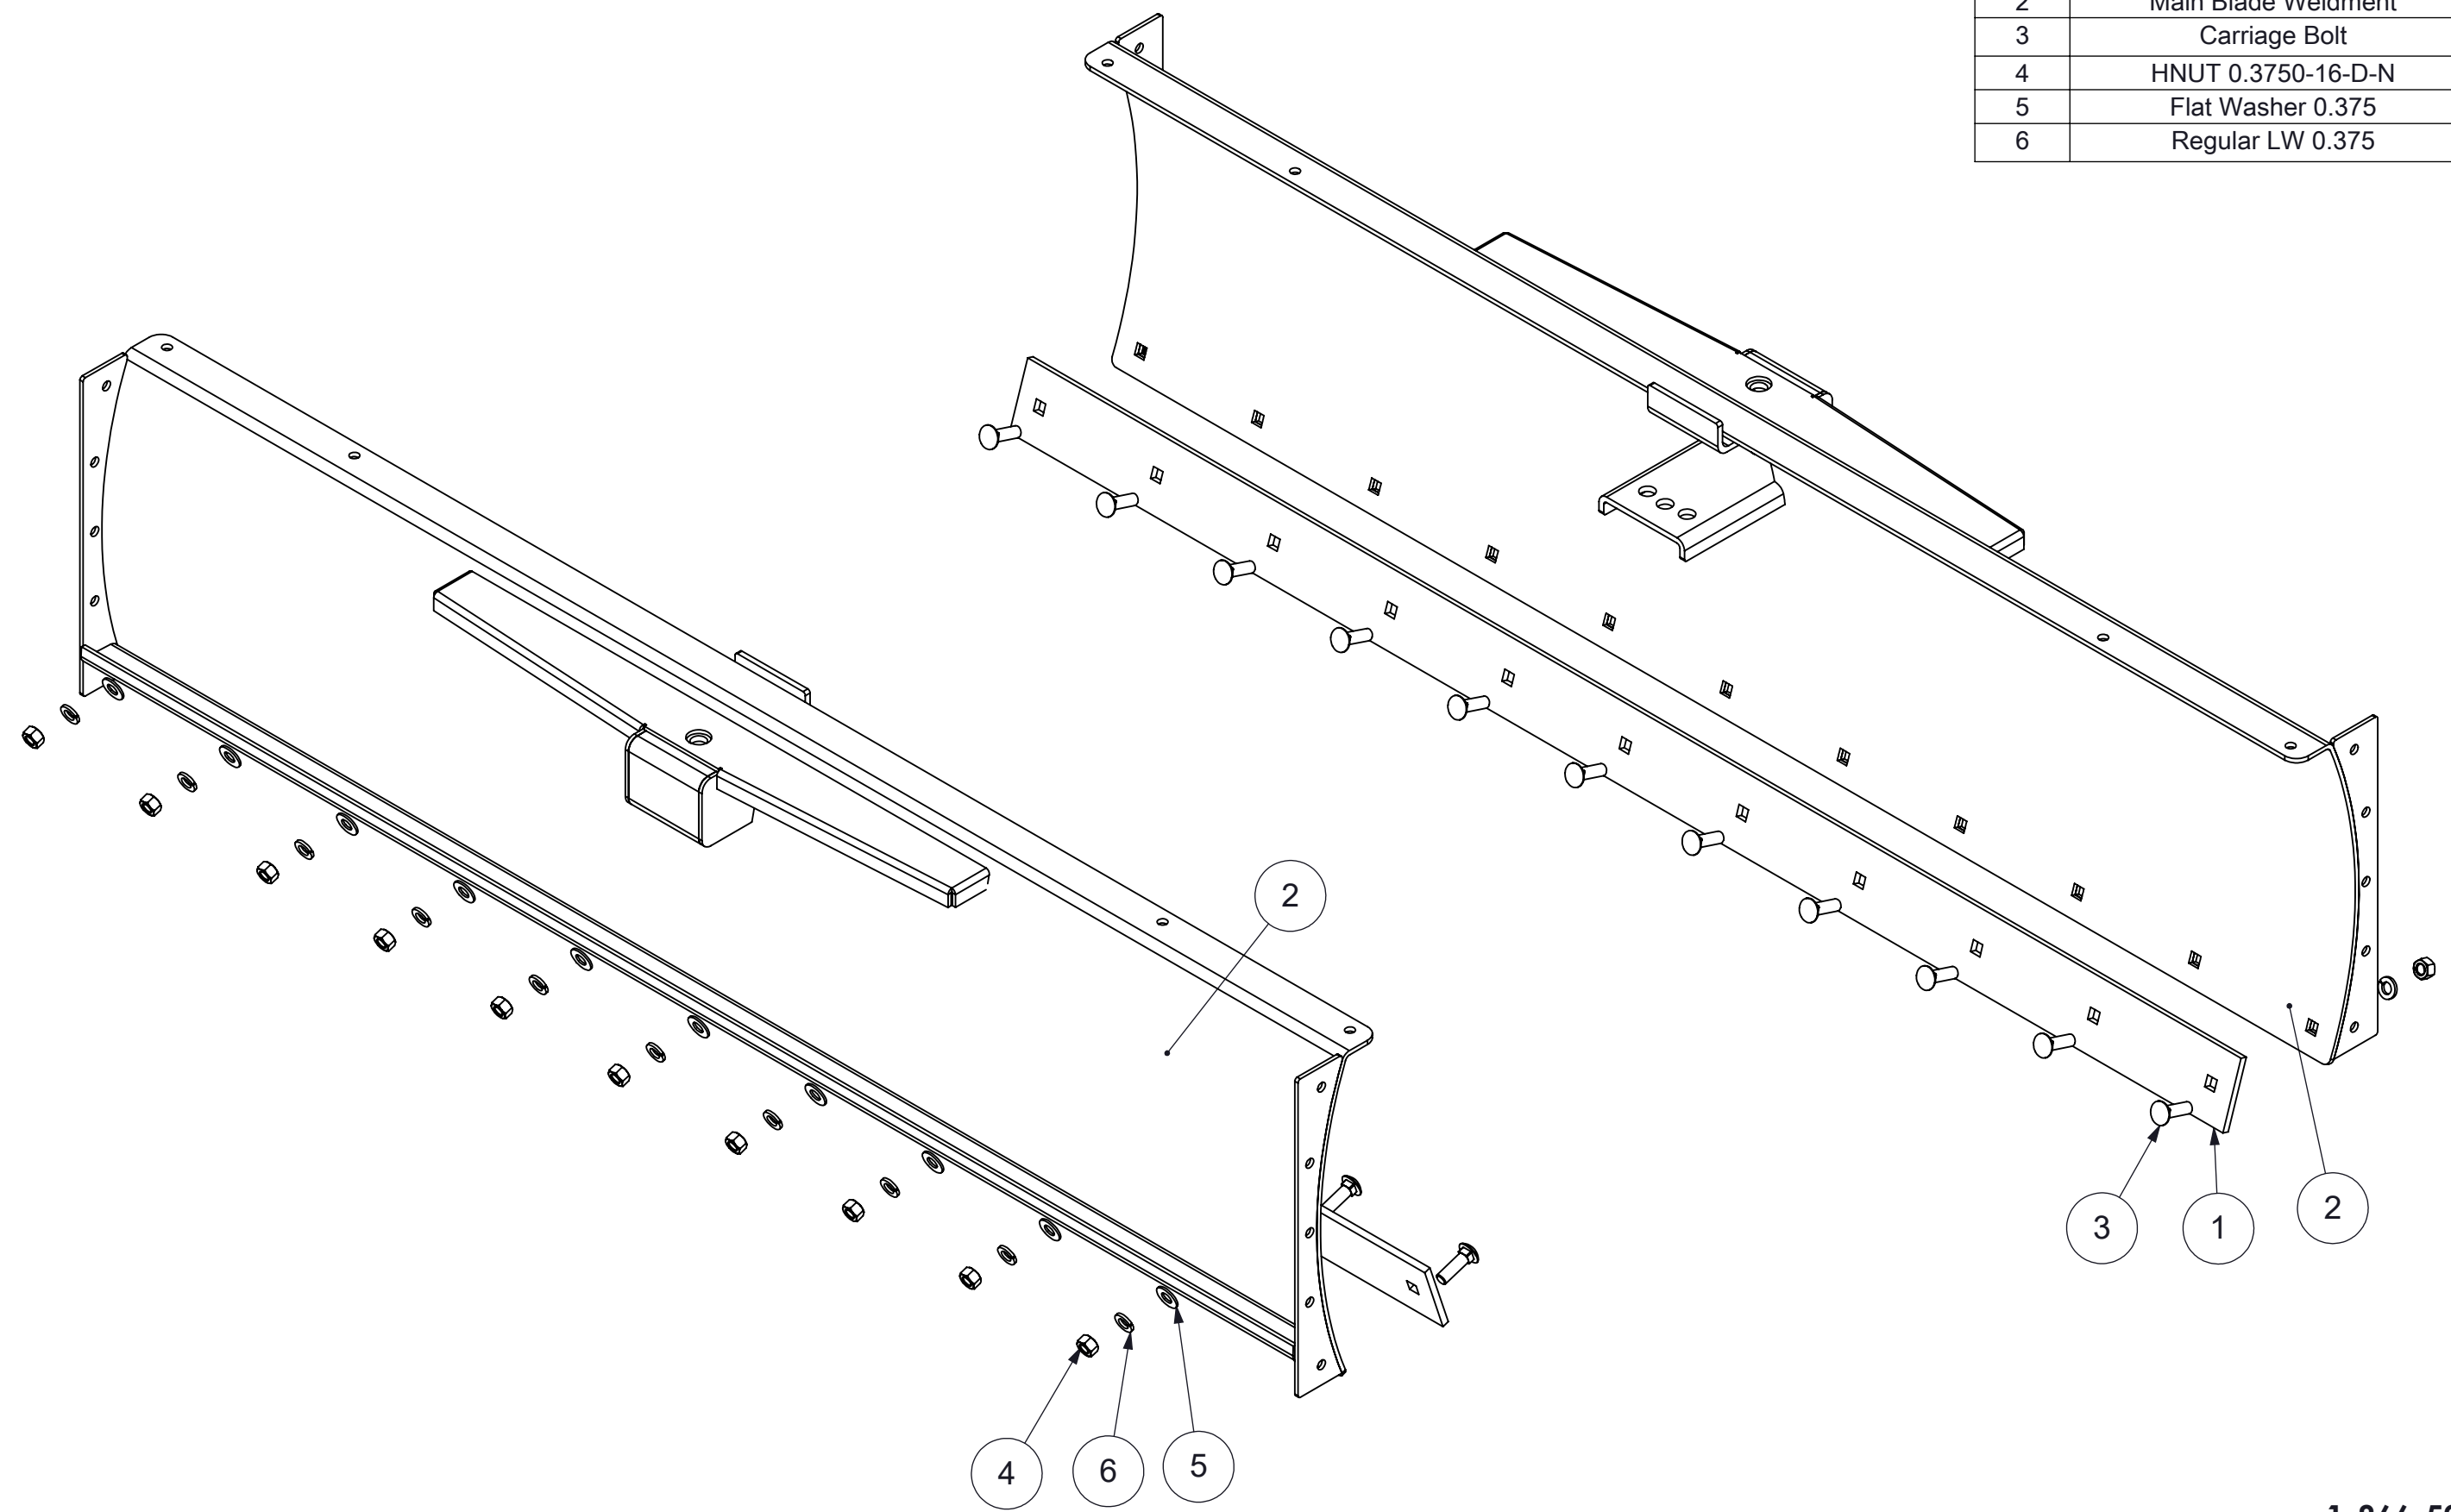

motoalliance

23001 Industrial Blvd, Rogers, MN 55374 / 1-866-527-7637
www.motoalliance.com - 411@motoalliance.com

UPC 810541022931

ITEM# IP4447 BK

DESCRIPTION: Impact® Pro - 52" Grading Blade w/Box Ends

| ITEM NO. | DESCRIPTION | QTY. |
|----------|---------------------|------|
| 1 | Cutting Edge | 1 |
| 2 | Main Blade Weldment | 1 |
| 3 | Carriage Bolt | 11 |
| 4 | HNUT 0.3750-16-D-N | 11 |
| 5 | Flat Washer 0.375 | 11 |
| 6 | Regular LW 0.375 | 11 |

| ITEM NO. | DESCRIPTION | QTY. |
|----------|--------------------------------------|------|
| 1 | Box End Right | 1 |
| 2 | Box End Left | 1 |
| 3 | Blade Only Sub Assembly | 1 |
| 4 | Narrow FW 0.3125 | 10 |
| 5 | Regular LW 0.3125 | 10 |
| 6 | HNUT 0.3125-18-D-N | 10 |
| 7 | 1/2" Dia. Bent Hitch Pin / Snap Clip | 2 |
| 8 | Hex Bolt 5/16-18 x 7/8" | 10 |