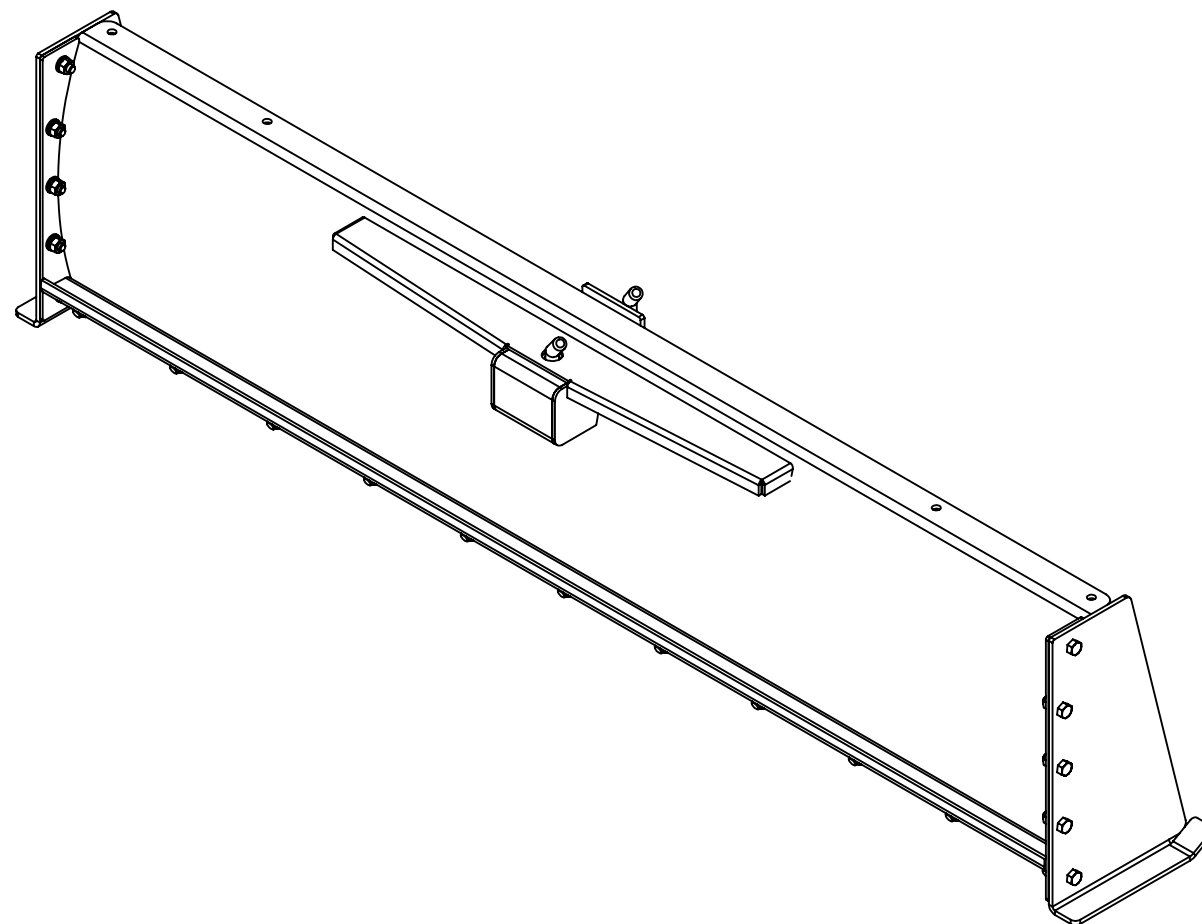

motoalliance

23001 Industrial Blvd, Rogers, MN 55374 / 1-866-527-7637
www.motoalliance.com - 411@motoalliance.com

UPC 810541022931

ITEM# IP4447 BK

DESCRIPTION: Impact® Pro - 52" Grading Blade w/Box Ends

| ITEM NO. | DESCRIPTION | QTY. |
|----------|---------------------|------|
| 1 | Cutting Edge | 1 |
| 2 | Main Blade Weldment | 1 |
| 3 | Carriage Bolt | 11 |
| 4 | HNUT 0.3750-16-D-N | 11 |
| 5 | Flat Washer 0.375 | 11 |
| 6 | Regular LW 0.375 | 11 |

| ITEM NO. | DESCRIPTION | QTY. |
|----------|--------------------------------------|------|
| 1 | Box End Right | 1 |
| 2 | Box End Left | 1 |
| 3 | Blade Only Sub Assembly | 1 |
| 4 | Narrow FW 0.3125 | 10 |
| 5 | Regular LW 0.3125 | 10 |
| 6 | HNUT 0.3125-18-D-N | 10 |
| 7 | 1/2" Dia. Bent Hitch Pin / Snap Clip | 2 |
| 8 | Hex Bolt 5/16-18 x 7/8" | 10 |