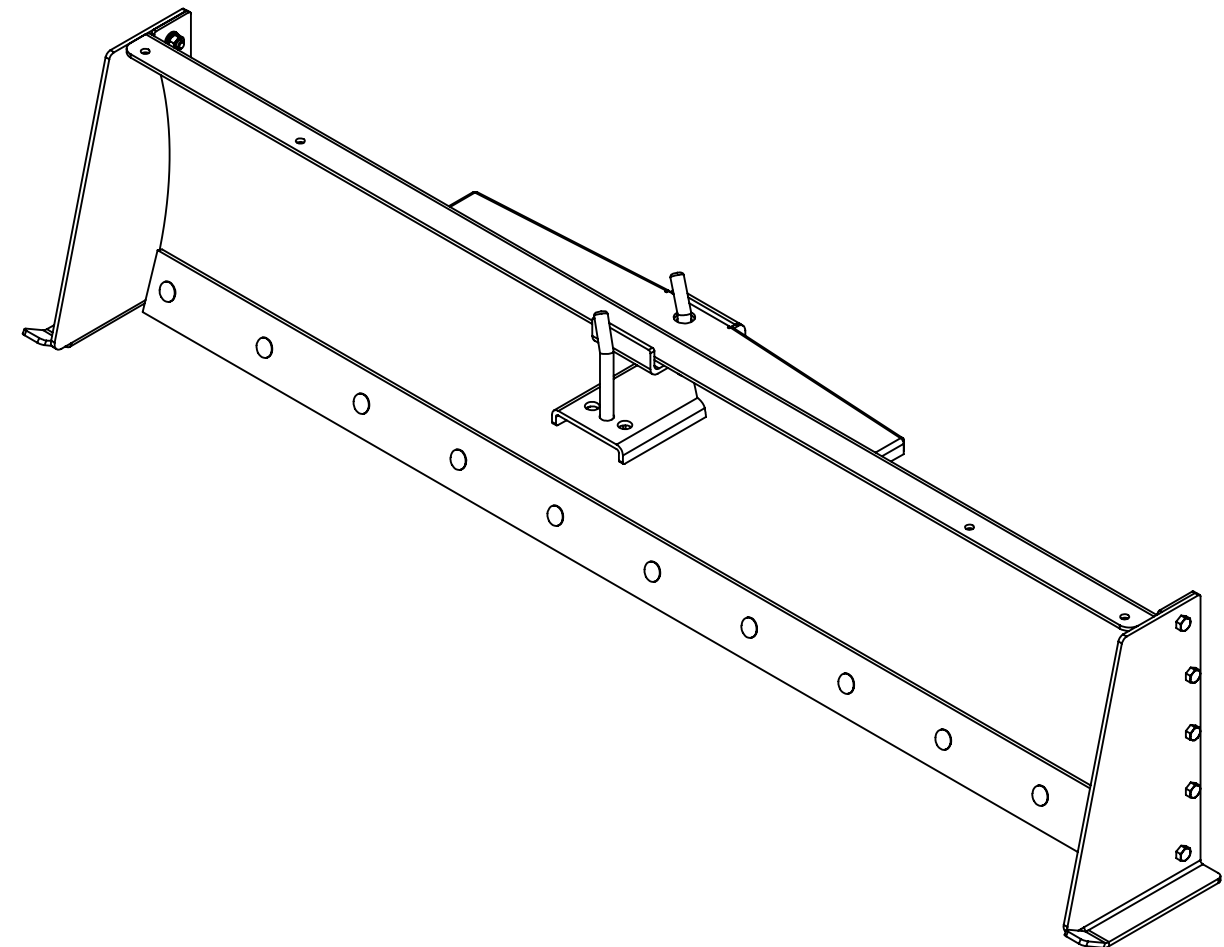

motoalliance

23001 Industrial Blvd, Rogers, MN 55374 / 1-866-527-7637
www.motoalliance.com - 411@motoalliance.com

UPC 810541022931

ITEM# IP4447 BK

DESCRIPTION: Impact® Pro - 52" Grading Blade w/Box Ends

| ITEM NO. | DESCRIPTION | QTY. |
|----------|---------------------|------|
| 1 | Cutting Edge | 1 |
| 2 | Main Blade Weldment | 1 |
| 3 | Carriage Bolt | 11 |
| 4 | HNUT 0.3750-16-D-N | 11 |
| 5 | Flat Washer 0.375 | 11 |
| 6 | Regular LW 0.375 | 11 |

| ITEM NO. | DESCRIPTION | QTY. |
|----------|--------------------------------------|------|
| 1 | Box End Right | 1 |
| 2 | Box End Left | 1 |
| 3 | Blade Only Sub Assembly | 1 |
| 4 | Narrow FW 0.3125 | 10 |
| 5 | Regular LW 0.3125 | 10 |
| 6 | HNUT 0.3125-18-D-N | 10 |
| 7 | 1/2" Dia. Bent Hitch Pin / Snap Clip | 2 |
| 8 | Hex Bolt 5/16-18 x 7/8" | 10 |